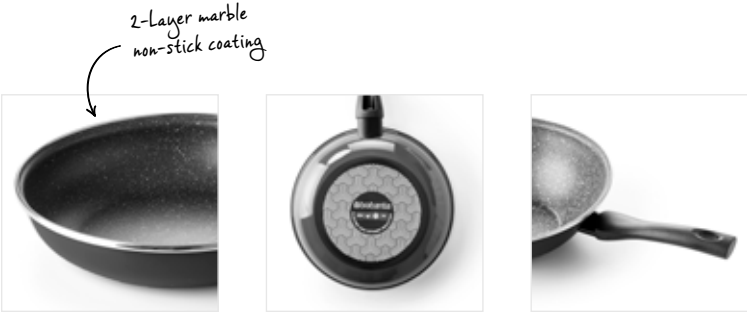

LIVING

- Made in Europe
- High quality enamel cookware with a 2-layer marble non-stick coating
- Warm grey colourway for a timeless elegance
- Stainless steel rim for an optimal protection of the exterior coating and durability
- Stay-cool handle
- Dishwasher-safe
- Suitable for all hobs, including induction
- Not oven suitable

3-year guarantee

Ø	Article	Description	Vol.(L) / Cap	Qt./MC	EAN
	FRYING PAN NON-STICK				
20 cm	30004871	Colour sleeve		6	5410577132472
24 cm	30004623	Colour sleeve	2†	6	5410577130409
28 cm	30004624	Colour sleeve	3†	6	5410577130416
30 cm	30004872	Colour sleeve	4†	6	5410577132489
	WOK NON-STICK				
28 cm	30004625	Colour sleeve		6	5410577130423