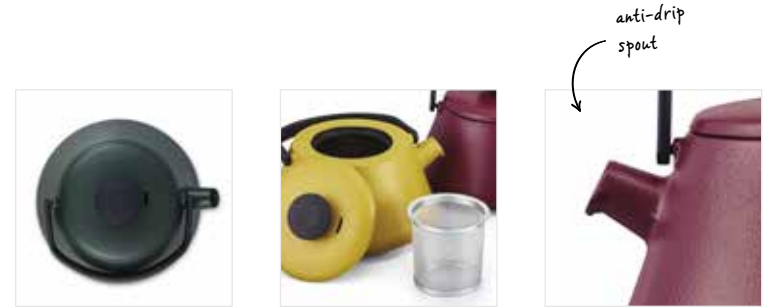

T-TIME

- Including stainless steel tea strainer with fine holes: designed for even the smallest tea leaves
- The cleverly designed anti-drip spout prevents leakage when pouring
- The extra wide base allows you to use it on all types of hobs (including induction)
- The aroma of fresh tea is subtly dispersed through the small steam hole in the lid
- Fold-down handle makes storage neat and efficient

5-year guarantee

Ø	Article	Description	Vol.(L) / Cap	Qt./MC	EAN
	12 cm 30004688	TEA KETTLE - AUBERGINE RED Colour box	0,7	8	5410577130942
	12 cm 30004687	TEA KETTLE - PINE GREEN Colour box	0,7	8	5410577130935
	12 cm 30004689	TEA KETTLE - MUSTARD YELLOW Colour box	0,7	8	5410577130959