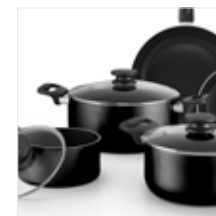

INDU + SET

- Aluminium body, ensuring a quick and even heat distribution
- Stay-cool bakelite handles
- Excellent non-stick properties; Titanium reinforced ceramic coating for an extra strong and durable non-stick frying surface. Free from PTFE, lead or cadmium.
- Easy to clean
- Glass lid with air vent hole to prevent boiling over and allowing steam to escape
- Suitable for all heat sources, incl. induction
- Not oven suitable

3-year guarantee

Ø	Article	Description	Vol.(L) / Cap	Qt./MC	EAN
COOKING PLEASURE 5-8 PCS SET					
	30005095	Colour box		2	5410577133721
18 cm		saucepan with lid	2,0		
20 cm		casserole with lid	2,5		
24 cm		casserole with lid	4,5		
20 cm		frying pan non-stick	2†		
28 cm		frying pan non-stick	4†		
+ 2 free pan protectors					

Ø	Article	Description	Vol.(L) / Cap	Qt./MC	EAN
START TO COOK 4-7 PCS SET					
	30004651	Colour box		2	5410577130737
16 cm		saucepan with lid	1,4		
20 cm		casserole with lid	2,5		
24 cm		casserole with lid	4,5		
24 cm		frying pan non-stick	3†