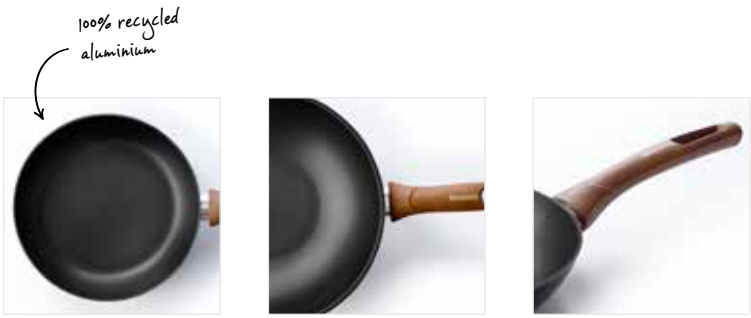

R-CYCLE

- Sustainable, practical and responsible cookware with an eye for a better environment
- 100% recycled aluminium; ensures faster heating and heat distribution, saving you time and energy
- Sleek black outside finish
- Made in Europe
- Superior non-stick coating for low fat healthy cooking and easy to use and clean
- Stay-cool handle made of recycled wood particles
- 100% recycled packaging
- Suitable for all heat sources, incl. induction
- Not oven suitable

3-year guarantee

Ø	Article	Description	Vol.(L) / Cap	Qt./MC	EAN	
	20 cm	30004873	FRYING PAN NON-STICK	2† 3† 4†	6	5410577132281
	24 cm	30004874	Colour sleeve			
	28 cm	30004875	Colour sleeve			
	30004877	FRYING PAN SET NON-STICK	3† 4†	3	5410577132533	
	24 cm	Colour sleeve				
28 cm	30004876	WOK NON-STICK	6	5410577132526		
	28 cm	30005134	SKILLET NON-STICK	6	5410577134001	

NEW